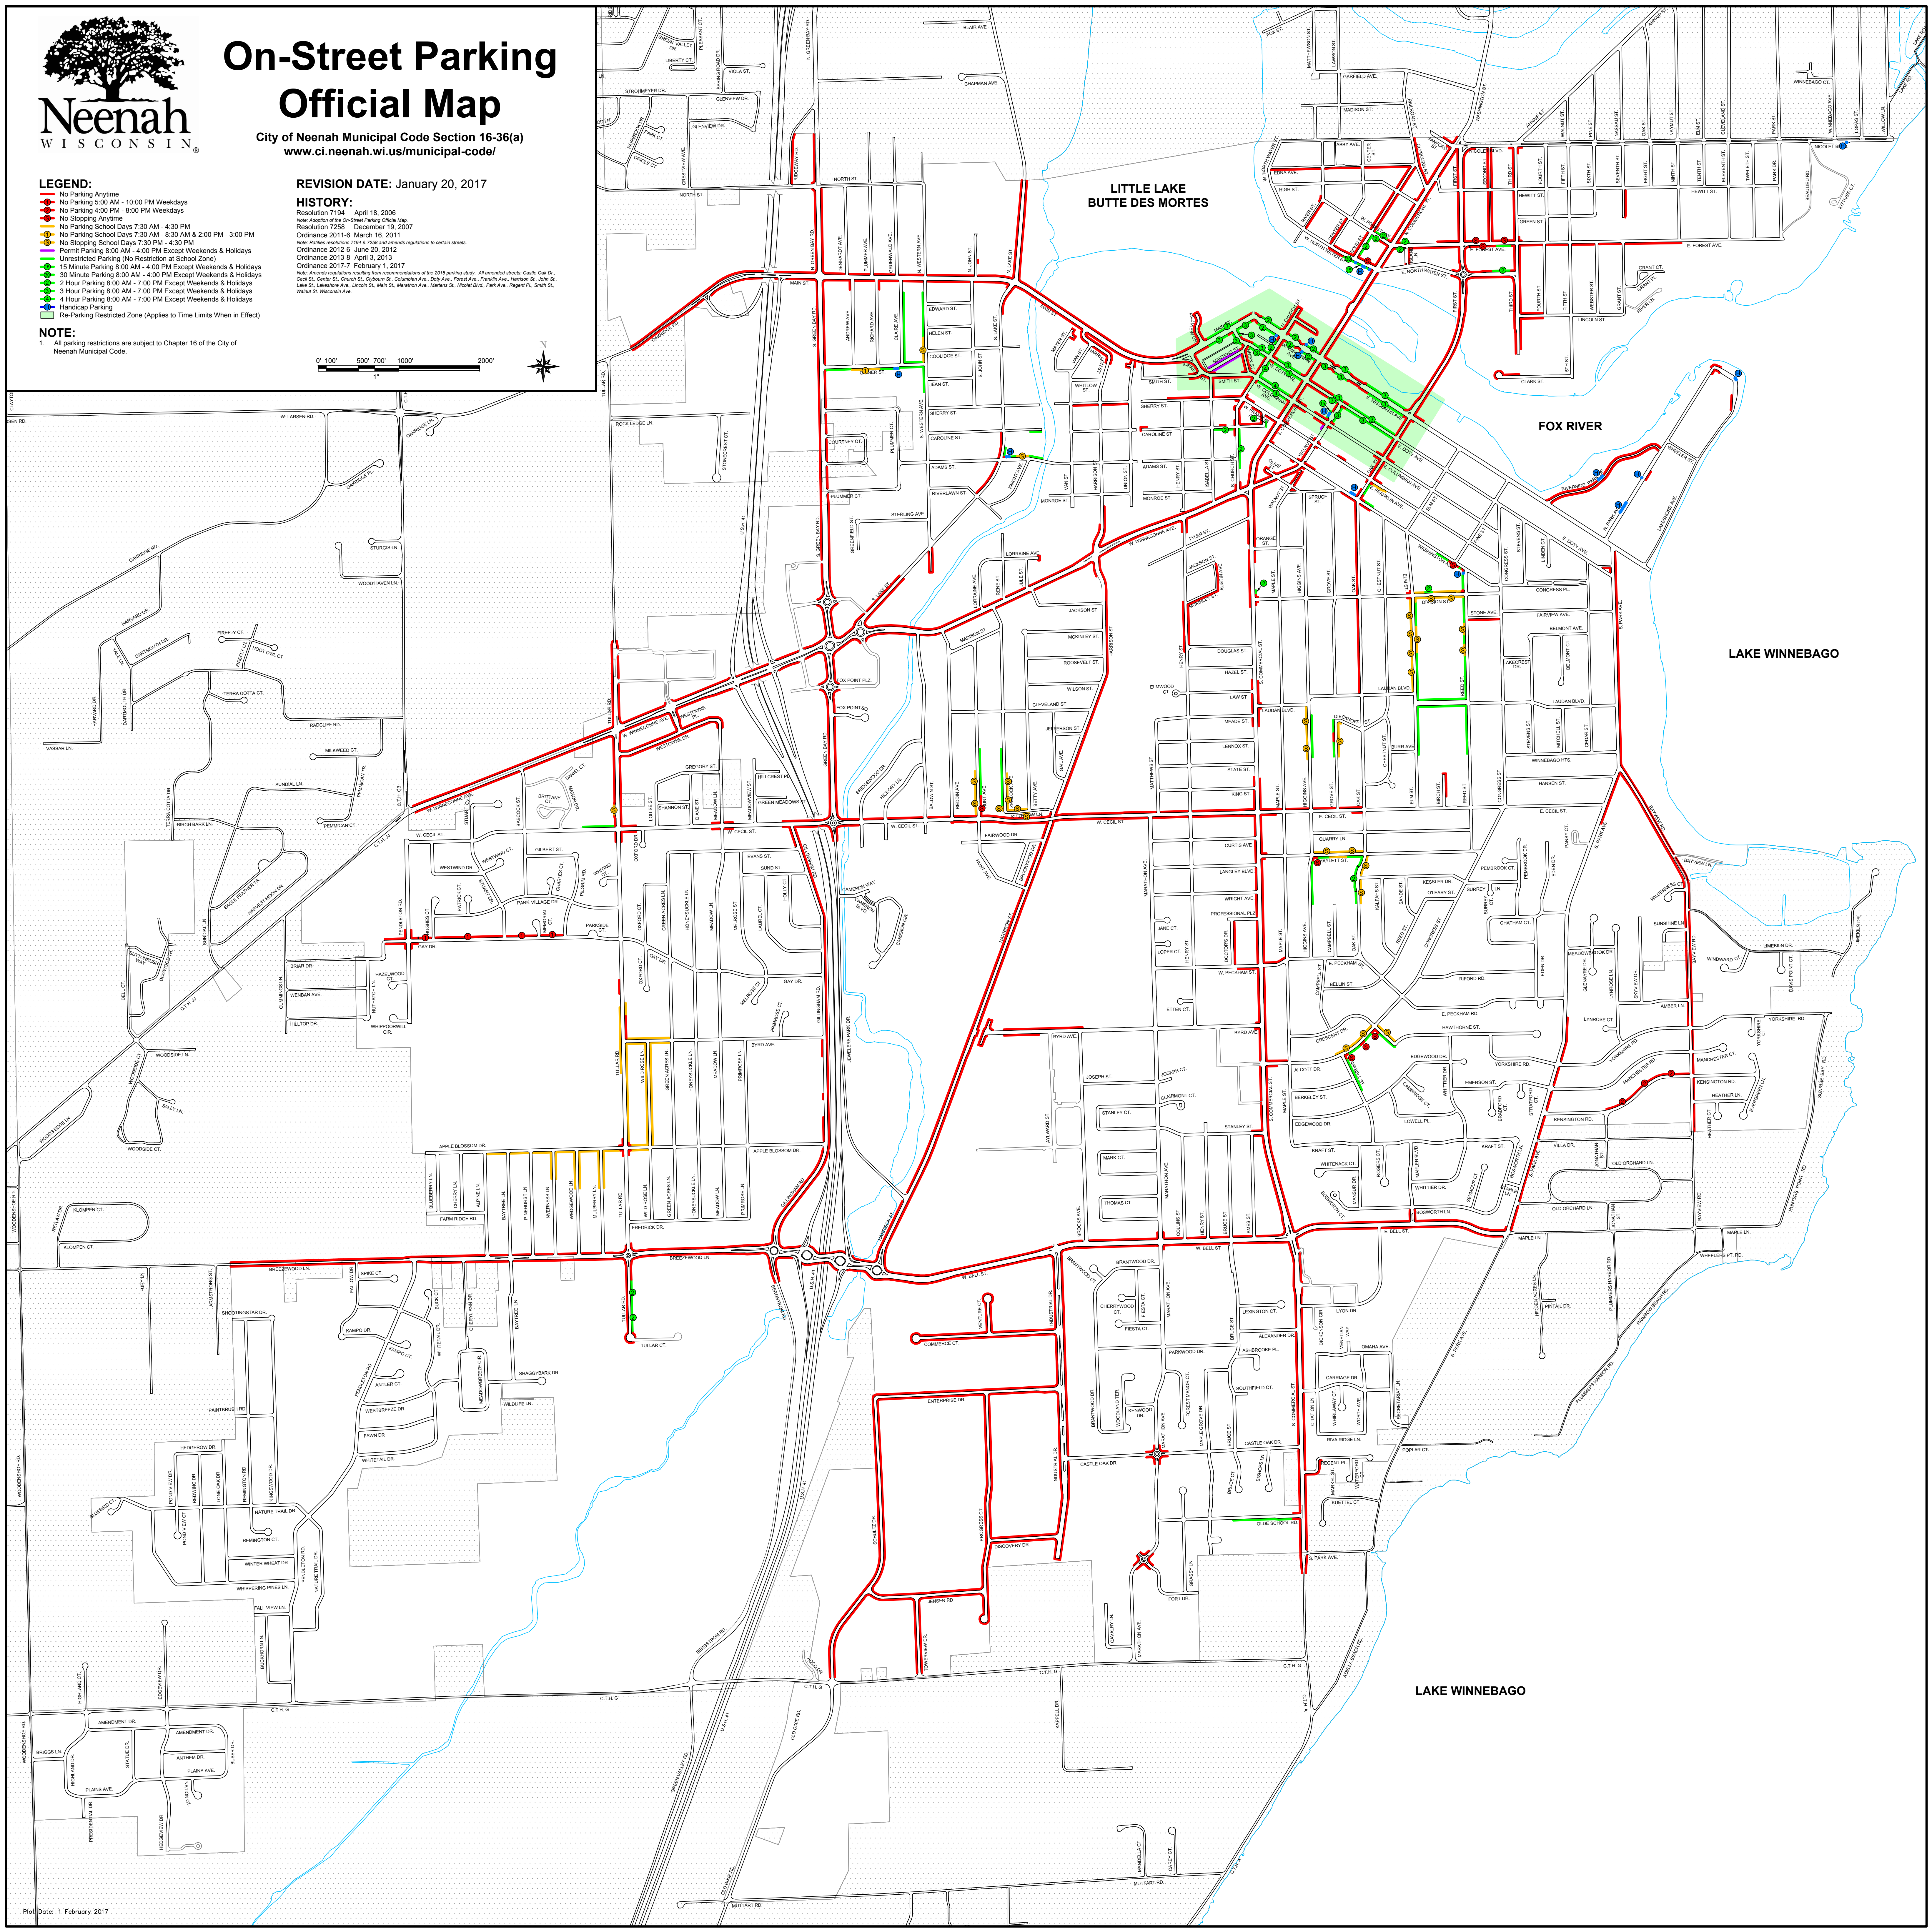

On-Street Parking Official Map

City of Neenah Municipal Code Section 16-36(a)
www.ci.neenah.wi.us/municipal-code/

LEGEND:

NOTE:

REVISION DATE: January 20, 2017

HISTORY:

LITTLE LAKE BUTTE DES MORTS

FOX RIVER

LAKE WINNEBAGO

LAKE WINNEBAGO