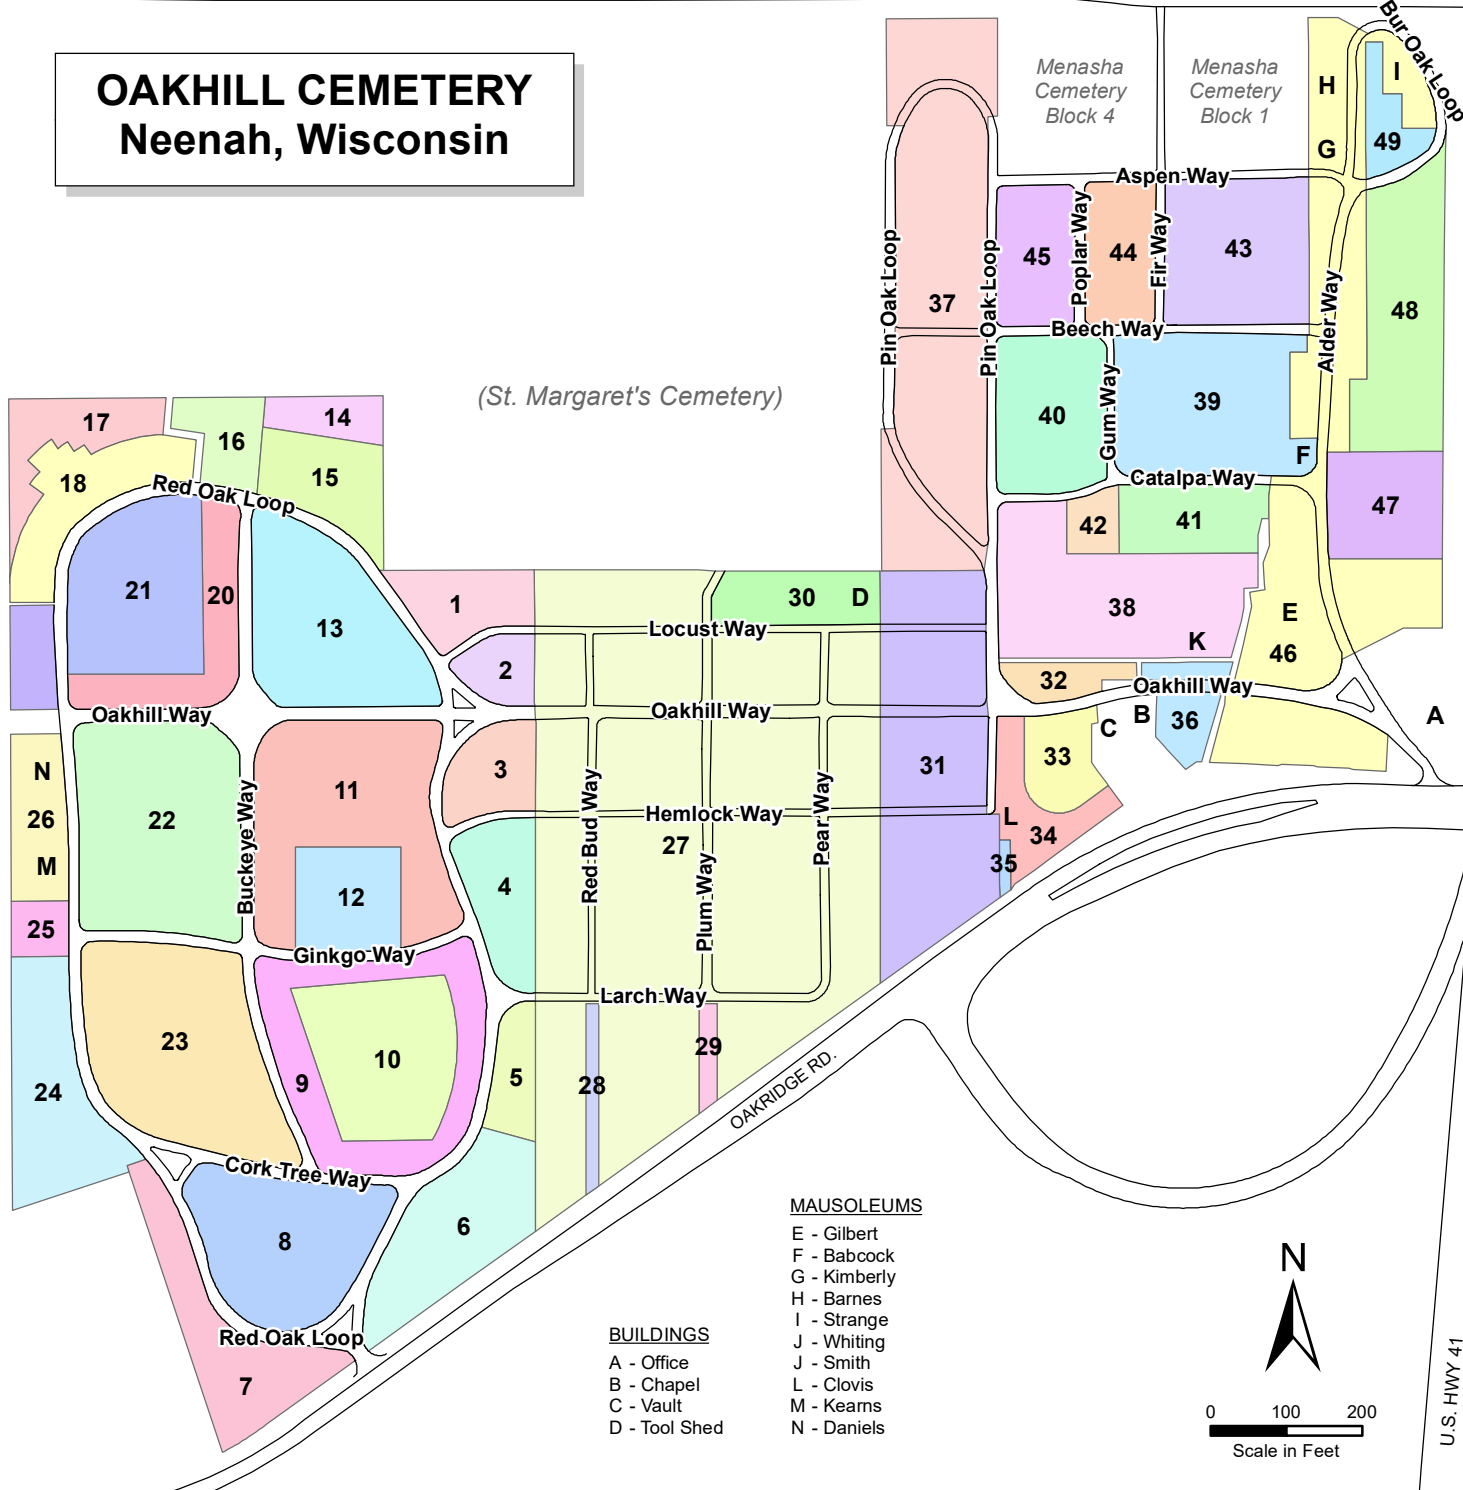

# OAKHILL CEMETERY Neenah, Wisconsin

NORTH ST.

(St. Margaret's Cemetery)

### BUILDINGS

- A - Office
- B - Chapel
- C - Vault
- D - Tool Shed

U.S. HWY 41

## Legend

#	CEM	ADD	SEC	BLK	Section Name
1	H	W.S.	001	0	Section 1
2	H	W.S.	002	0	Section 2
3	H	W.S.	003	0	Section 3
4	H	W.S.	004	0	Section 4
5	H	W.S.	005	0	Section 5
6	H	W.S.	05A	0	Section 5a
7	H	W.S.	06A	0	Section 6a
8	H	W.S.	007	0	Section 7
9	H	W.S.	008	0	Section 8
10	H	W.S.	08A	0	Section 8a
11	H	W.S.	009	0	Section 9
12	H	W.S.	09A	0	Section 9a
13	H	W.S.	010	0	Section 10
14	H	W.S.	011	0	Section 11
15	H	W.S.	11A	0	Section 11a
16	H	W.S.	11B	0	Section 11b
17	H	W.S.	012	0	Section 12
18	H	W.S.	12B	0	Section 12b
19	H	W.S.	12C	0	Section 12c
20	H	W.S.	013	0	Section 13
21	H	W.S.	13A	0	Section 13a
22	H	W.S.	014	0	Section 14
23	H	W.S.	015	0	Section 15
24	H	W.S.	016	0	Section 16
25	H	W.S.	16A	0	Section 16a
26	H	W.S.	017	0	Section 17
27	H	00	000	0	Original Plat to Oakhill
28	H	00	000	R	Roadway Lots 1-11
29	H	00	000	R	Roadway Lots 12-17
30	H	P.F.	000	0	Potters Field
31	H	01	000	0	First Addition to Oakhill
32	H	01	000	A	First Addition to Oakhill - Block A
33	H	01	000	B	First Addition to Oakhill - Block B
34	H	01	000	C	First Addition to Oakhill - Block C
35	H	01	000	S	First Addition to Oakhill - Single
36	H	02	000	0	Second Addition to Oakhill
37	H	03	000	0	Third Addition to Oakhill
38	N	03	000	0	Third Addition to Neenah
39	N	01	000	0	First Addition to Neenah
40	N	02	000	1	Second Addition to Neenah - Block 1
41	N	02	000	2	Second Addition to Neenah - Block 2
42	N	02	000	W	Second Addition to Neenah - West Ext.
43	N	00	000	2	Neenah Cemetery - Block 2
44	N	00	000	3	Neenah Cemetery - Block 3
45	N	00	000	3	Soldier's Mem. Neenah Cem. Block 3
46	N	EA	000	0	East Addition to Neenah
47	N	EA	000	A	East Addition to Neenah - Block A
48	N	EA	000	B	East Addition to Neenah - Block B
49	N	EA	000	C	East Addition to Neenah - Block C