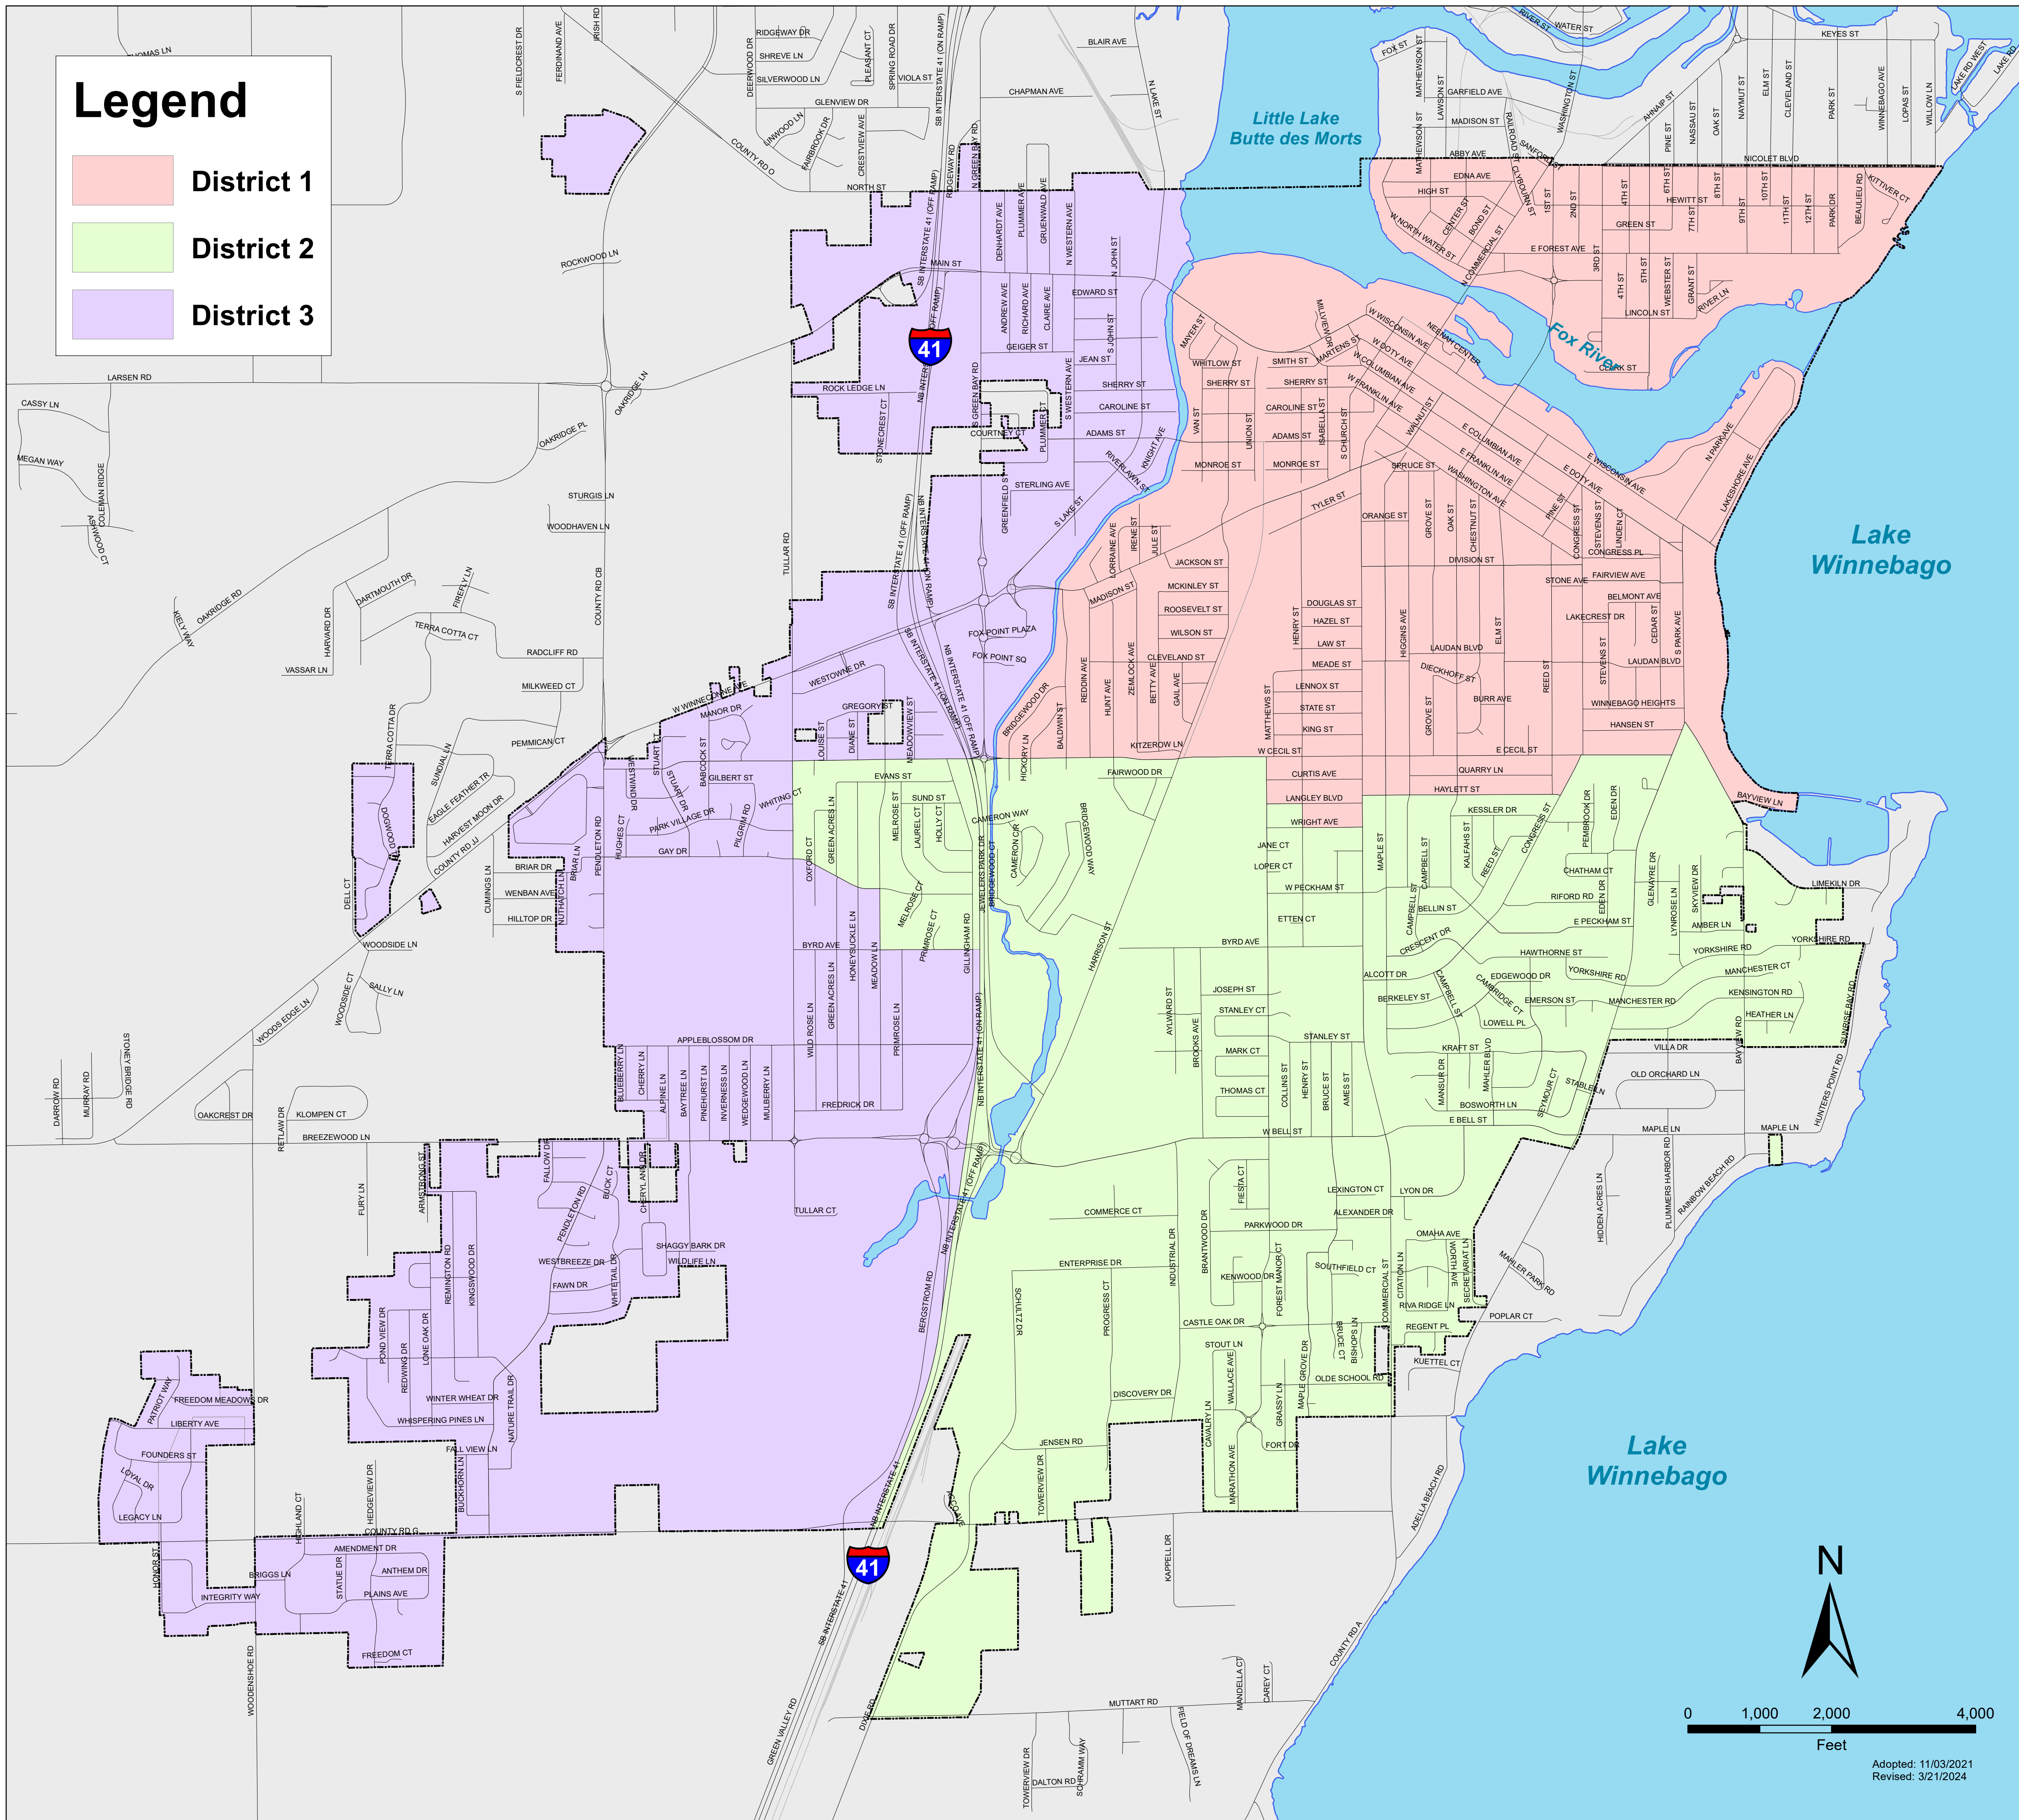

Legend

- District 1
- District 2
- District 3

ALDERMANIC DISTRICTS City of Neenah, Wisconsin

POLLING PLACES (Polls open at 7:00 a.m. and close at 8:00 p.m.)

MUNICIPAL WARD	ALDERMANIC DISTRICT	POLLING LOCATION
1,2,3,4	1	Whiting Boathouse
5,6,7,8	1	Washington Park Pavilion
9,10,11,12	2	Peace Lutheran Church
13,14,15,16,22	2	Neenah Police Station
17,18	3	Memorial Park Shelter (South)
19,20,21,23,24	3	Fire Station No. 31